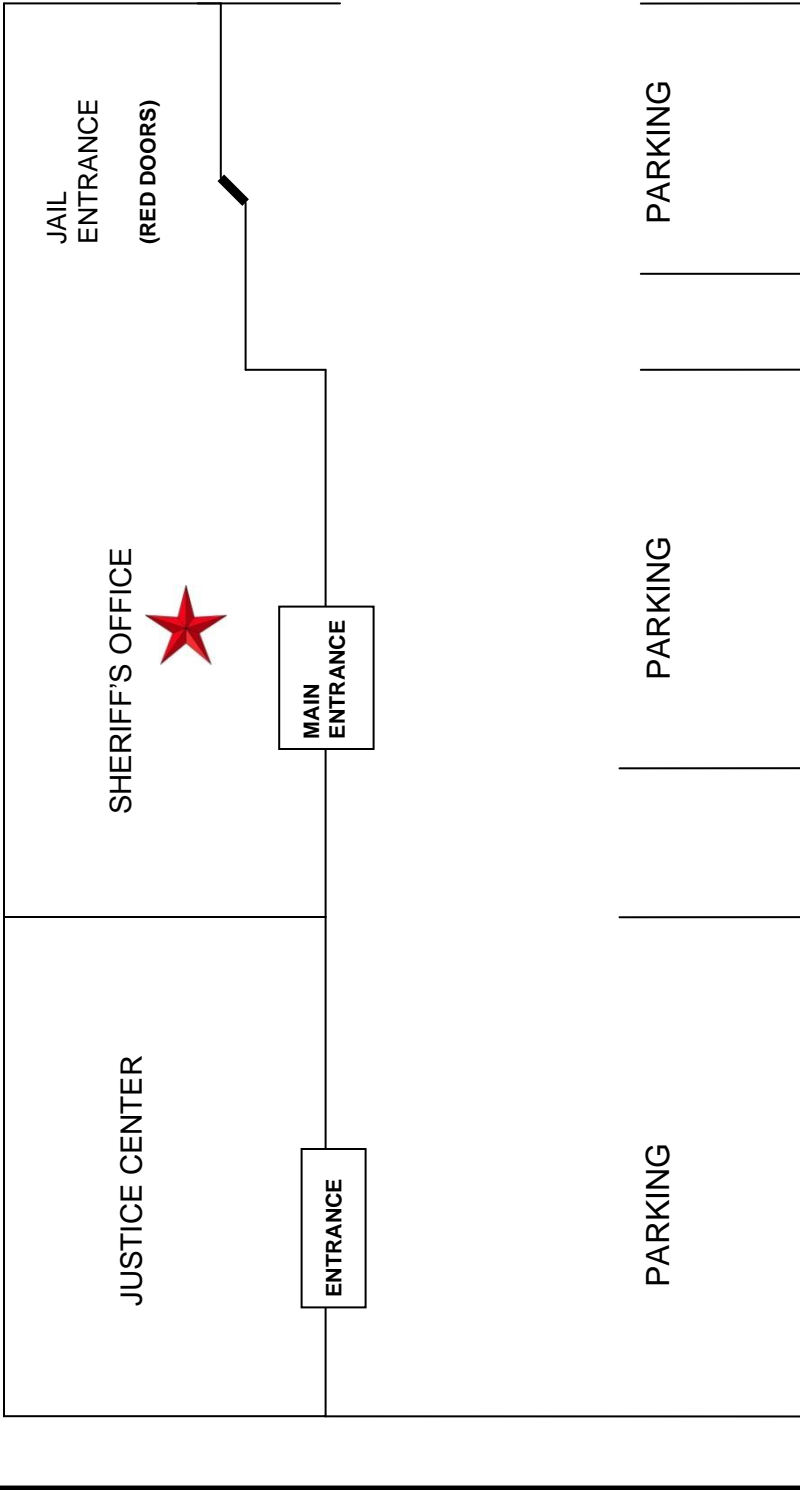

WASHINGTON COUNTY SHERIFF'S OFFICE  
500 N. SCHMIDT ROAD  
WEST BEND, WI 53095

← HWY 33 / WASHINGTON STREET →

← SCHMIDT ROAD →

N